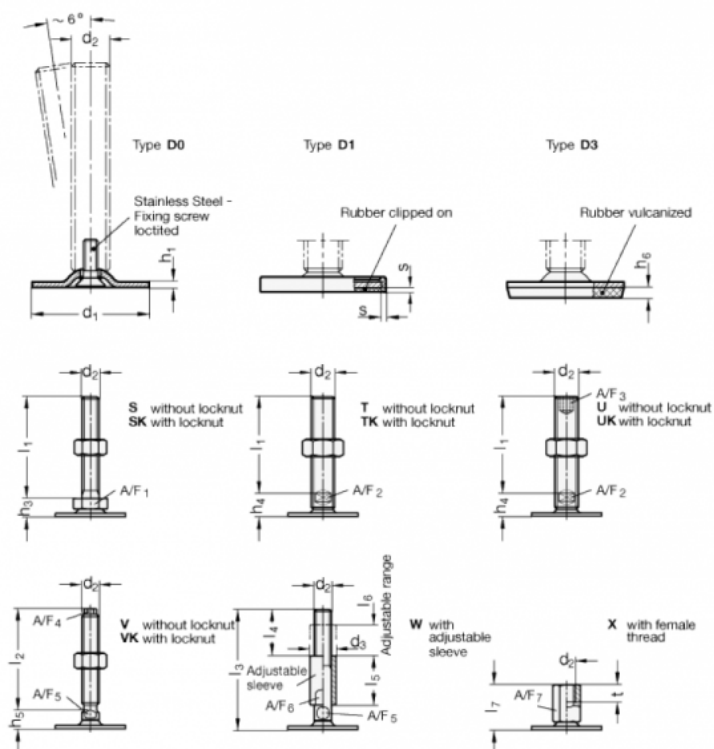

Article number: 204180M24125D0UK

Description: E+G levelling foot
GN 41-80-M24-125-D0-UK

Note: UK With nut, Hexagon socket at the top, Wrench flat at the bottom

Measures

A/F2 = 19

s =

A/F3 = 12

d1 = 80

d2 = M24

h1 = 3

h4 = 21

h6 =

l1 = 125